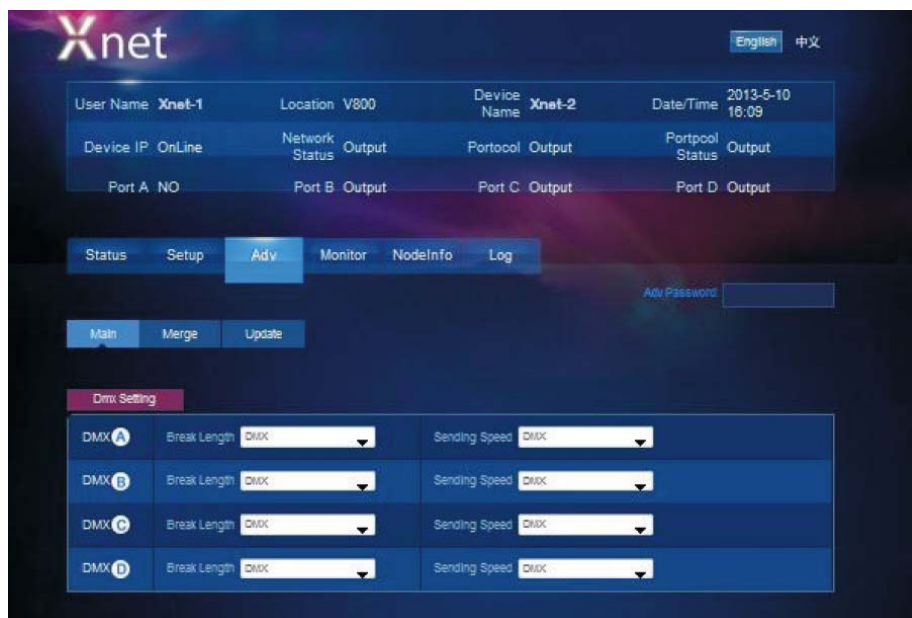

### Feature:

- Compact, Flexible, Powerful Art-Net, sACN DMX Node
- Up to 44Hz DMX update rate
- Configurable DMX update rate and Break time, working with any fixture and DMX equipment.
- 2' TFT LCD, Show the Port info, network status and node info
- Ports individually configurable Art-Net to DMX or DMX to Art-Net .
- sACN to DMX
- RDM support
- Merge, Backup, Combine function from DMX port or Art-Net source and output to DMX port or Art-Net Universe
- 10/100BT Ethernet, support AUTO-MIDX
- Power by POE(Power over Ethernet, IEEE80203af) or 24VDC auxiliary power supply
- Configured with a standard web browser such as IE9, Firefox
- Encoder knob provide front panel configuration
- Monitor all the online SND nodes status in Web Browser
- Monitor each port DMX data in Web Browser
- 2 port in Wall mount version and Rack mount, 4 or 8 port in Rack mount version
- Accessory for truss-mount

## Introduction of Web Configuration

Status page shows Device Name, User Name, IP Address, Subnet Mask, Gateway, and the Firmware Version for this device.